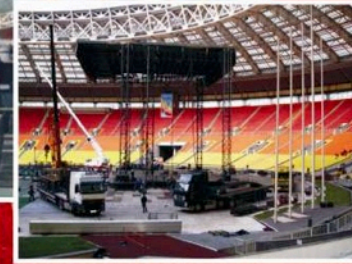

Metallica Song Festival Grounds, Tallinn

JSA Europe brings together events of all sizes managing budgets specification and bidding, as well as design, installation and labor. We can manage a complete production or any part of it - whatever meets your needs. Our decades of successful working relationships with both union and nonunion personnel allow us to locate and deploy the best people in venues across the country - and we handle the paperwork. We help clients maximize their budgets by coordinating the activities of all the players, including the designers; production managers and technical supervisors; equipment providers; and crew.