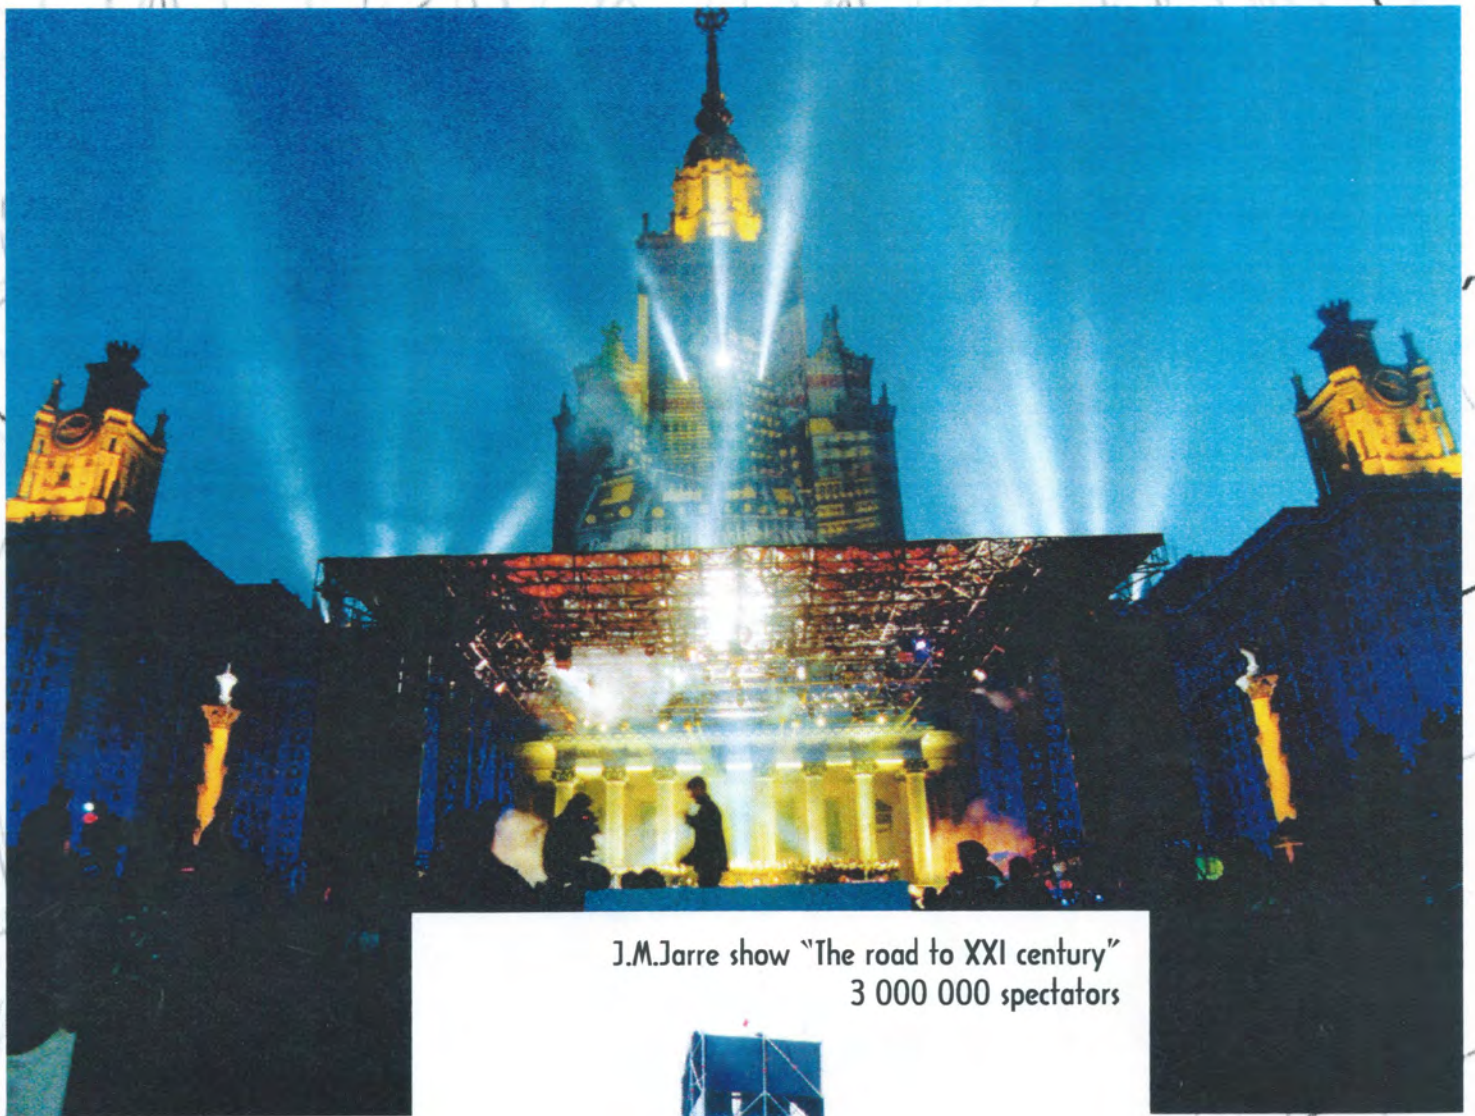

Есть вопросы? Звоните
тел./факс 230-1452
230-1463

сценические и подиумные конструкции

Show "MTV in Russia" on Red Square featuring "Red Hot Chili Peppers"
500,000 spectators

Gala concert of the classical music festival "The whole world is the orchestra", Red Square
stage 2400m²

Gala concert "Millennium '99", devoted to the graduates celebration "Last Bell"

Test-drive and concert on Manezhnaya sq., devoted to the Renault Megane presentation in Moscow

J.M.Jarre show "The road to XXI century"
3 000 000 spectators

Oxygen in Moscow

The "Rolling Stones" "Bridges to Babylon Tour 1997-98" Moscow concert
Luzhniki Olympic Stadium 100 000 spectators

Musical-theatrical show "The Link of Times" in Pskov devoted to the Day of the Slavonic script